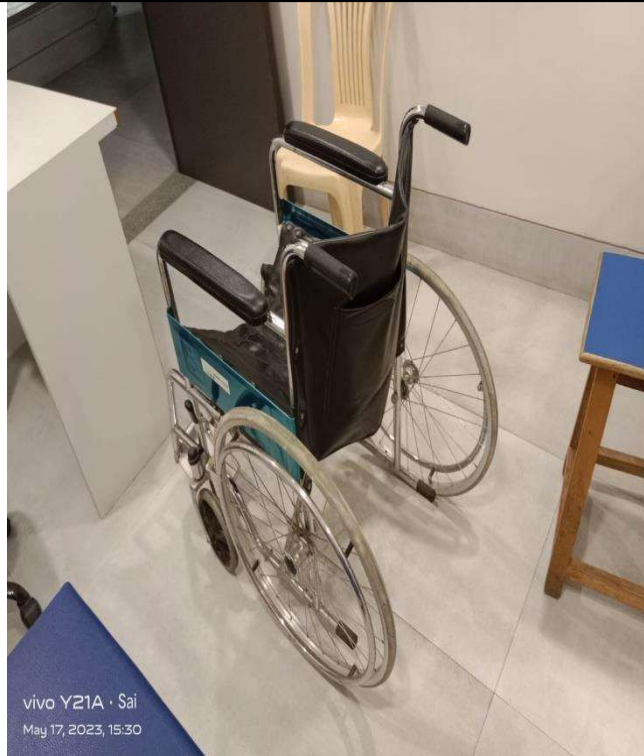

Wheelchair

I/C PRINCIPAL
Chandrabhan Sharma College
of Arts, Science & Commerce
Powai-Vihar, Powai, Mumbai - 400 076
Tel. 25704526 / 25704530